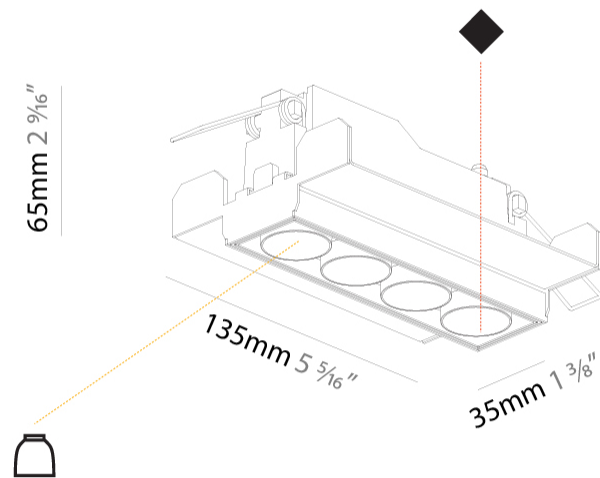

ELECTRICAL

Lamp Type: LED (Zhaga Standard)
Input Wattage (W): 14.3
Total Output Wattage (W): 13.3
Dimming: Tri-Mode (Non-Dimming and Phase Dimming (120Vac only) and 0-10V Dimming)
Driver Included: No
Driver Location: Recessed Housing
Driver Type: Constant Current - Universal
Driver Class: Class 2
Housing: See components
Input Voltage (V): 120 - 277
Constant Current (MA): 1050

LED

Number of LEDs: 4
Color Temperature (°K): 2700 / 3000 / 3500 / 4000
Max. Delivered Lumen (lm): 750 / 850 / 862 / 880
CRI: >90 CRI
Lamp Life (hrs): 50000
Upon Request: Special Color Temperature

OPTICAL

Reflector: 8 / 14 / 34
Upon Request: Special Beam Angles

RATINGS AND CERTIFICATIONS

Certified By: CSA Certified to UL and CSA Standards
Zaneen Group Inc. © 2024, 11800-388-3382, 1-416-247-9319, www.zaneen.com

For International specifications by adding 'INT' at the end of the existing Model #. For assistance on 'custom' specifications, contact zteam@zaneen.com.
In a constant effort to supply the best product, we reserve the right to change specifications or materials without notice. The most recent specification sheets are found at zaneen.com