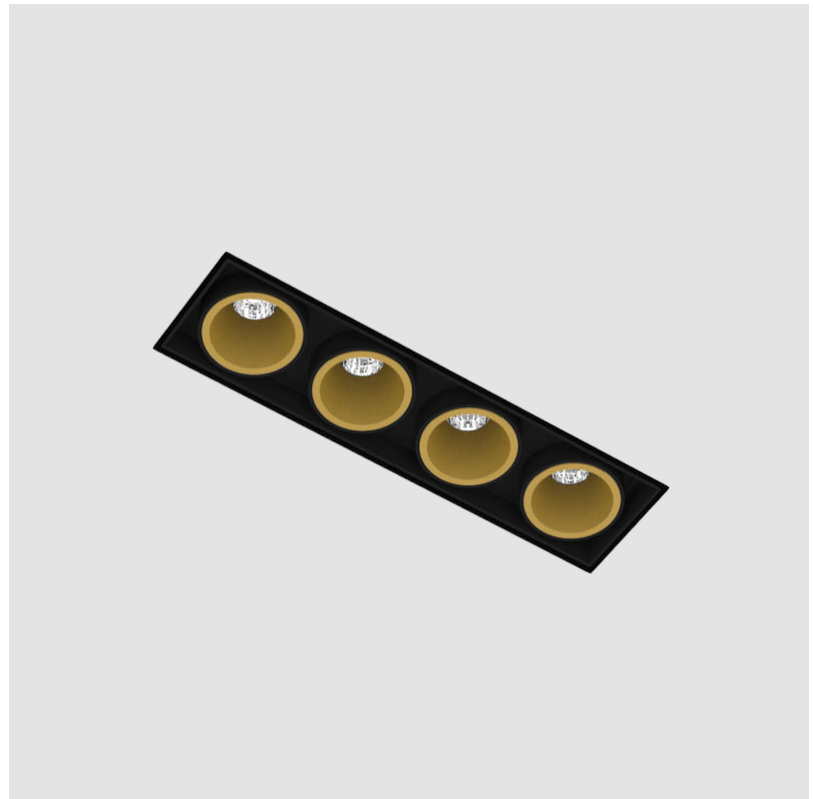

ELECTRICAL

Lamp Type: LED (Zhaga Standard)
Input Wattage (W): 14.3
Total Output Wattage (W): 13.3
Dimming: Tri-Mode (Non-Dimming and Phase Dimming (120Vac only) and 0-10V Dimming)
Driver Included: No
Driver Location: Recessed Housing
Driver Type: Constant Current - Universal
Driver Class: Class 2
Housing: See components
Input Voltage (V): 120 - 277
Constant Current (MA): 1050

LED

Number of LEDs: 4
Color Temperature (°K): 2700 / 3000 / 3500 / 4000
Max. Delivered Lumen (lm): 750 / 850 / 862 / 880
CRI: >90 CRI
Lamp Life (hrs): 50000
Upon Request: Special Color Temperature

OPTICAL

Reflector: 8 / 14 / 34
Upon Request: Special Beam Angles

RATINGS AND CERTIFICATIONS

Certified By: CSA Certified to UL and CSA Standards
Zaneen Group Inc. © 2024, 11800-388-3382, 1-416-247-9319, www.zaneen.com

For International specifications by adding 'INT' at the end of the existing Model #. For assistance on 'custom' specifications, contact zteam@zaneen.com.
In a constant effort to supply the best product, we reserve the right to change specifications or materials without notice. The most recent specification sheets are found at zaneen.com