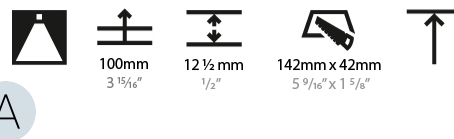

ELECTRICAL

Lamp Type: LED (Zhaga Standard)
Input Wattage (W): 14.3
Total Output Wattage (W): 13.3
Dimming: Tri-Mode (Non-Dimming and Phase Dimming (120Vac only) and 0-10V Dimming)
Driver Included: No
Driver Location: Recessed Housing
Driver Type: Constant Current - Universal
Driver Class: Class 2
Housing: See components
Input Voltage (V): 120 - 277
Constant Current (MA): 1050

LED

Number of LEDs: 4
Color Temperature (°K): 2700 / 3000 / 3500 / 4000
Max. Delivered Lumen (lm): 750 / 850 / 862 / 880
CRI: >90 CRI
Lamp Life (hrs): 50000
Upon Request: Special Color Temperature

OPTICAL

Reflector: 8 / 14 / 34
Upon Request: Special Beam Angles

RATINGS AND CERTIFICATIONS

Certified By: CSA Certified to UL and CSA Standards
Zaneen Group Inc. © 2024, 11800-388-3382, 1-416-247-9319, www.zaneen.com

For International specifications by adding 'INT' at the end of the existing Model #. For assistance on 'custom' specifications, contact zteam@zaneen.com.
In a constant effort to supply the best product, we reserve the right to change specifications or materials without notice. The most recent specification sheets are found at zaneen.com